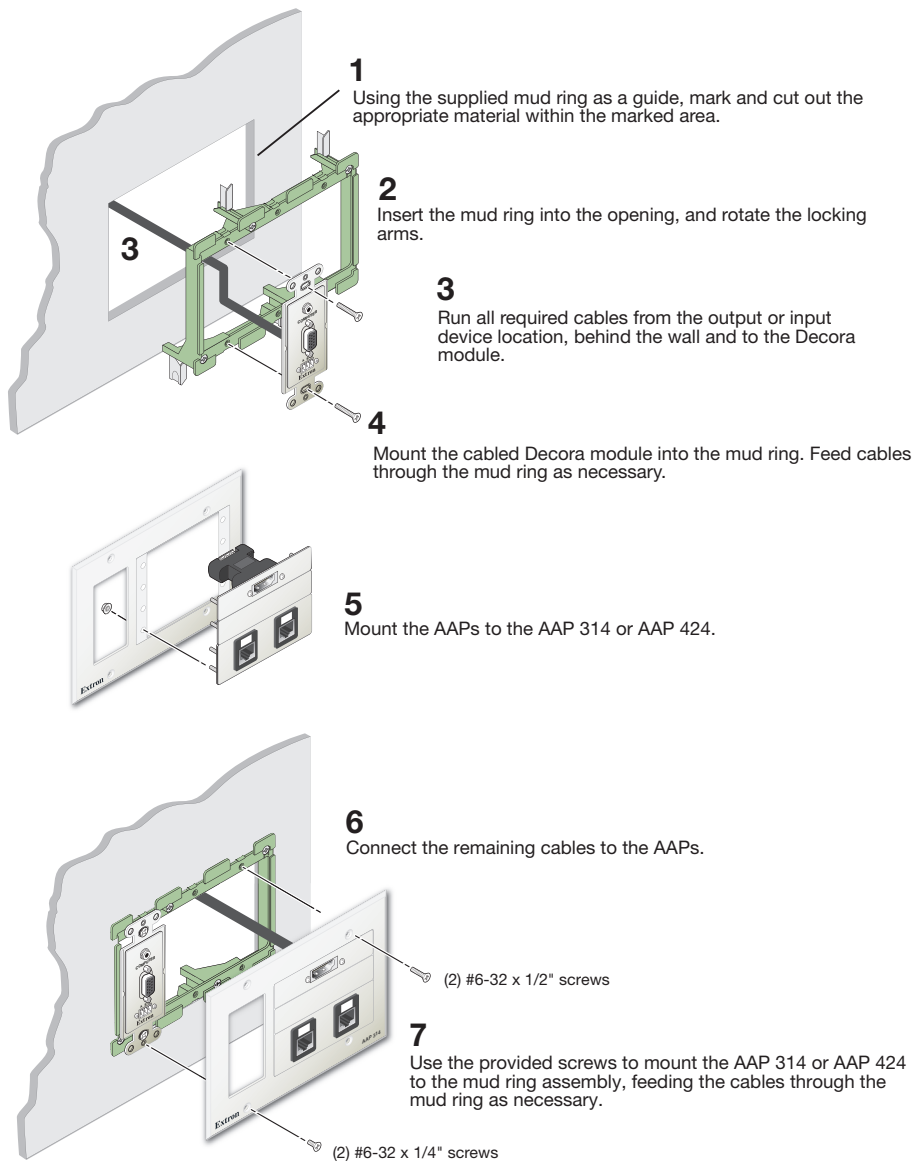

## AAP 314 and AAP 424 • Installation Guide

Follow the steps below to install an AAP 314 or AAP 424 mounting frame, along with the Decora® modules and AAPs of your choice.

68-2521-50  
Rev. A  
11 13

**Extron USA Headquarters**  
+1.800.633.9876 (Inside USA/Canada Only)